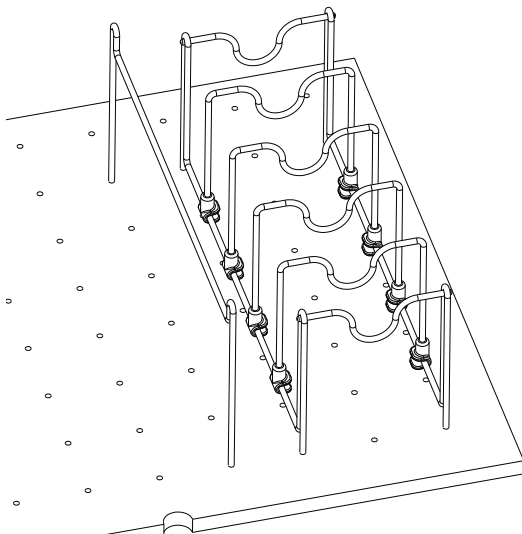

Instructions for Pot/Pan Organizer

This organizer was specifically designed for Rev-A-Shelf's drawer pegboard systems

I-5CD-0822

- 1) Press Organizer into desired location.
- 2) Firmly snap wire dividers into desired locations.
- 3) Insert Handle rest bar into place.
(Note: Handle rest can be trimmed down to height required for your specific drawer application.)

12400 Earl Jones Way, Louisville, KY 40299
(800) 626-1126 • rev-a-shelf.com

Instructions for Pot/Pan Organizer

This organizer was specifically designed for Rev-A-Shelf's drawer pegboard systems

I-5CD-0822

- 1) Press Organizer into desired location.
- 2) Firmly snap wire dividers into desired locations.
- 3) Insert Handle rest bar into place.
(Note: Handle rest can be trimmed down to height required for your specific drawer application.)