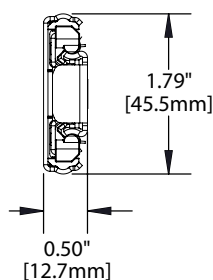

Profile

Clearance

1/2" + 1/32"-0"

.50" + .03"- 0"

12.7mm + .8mm - 0mm